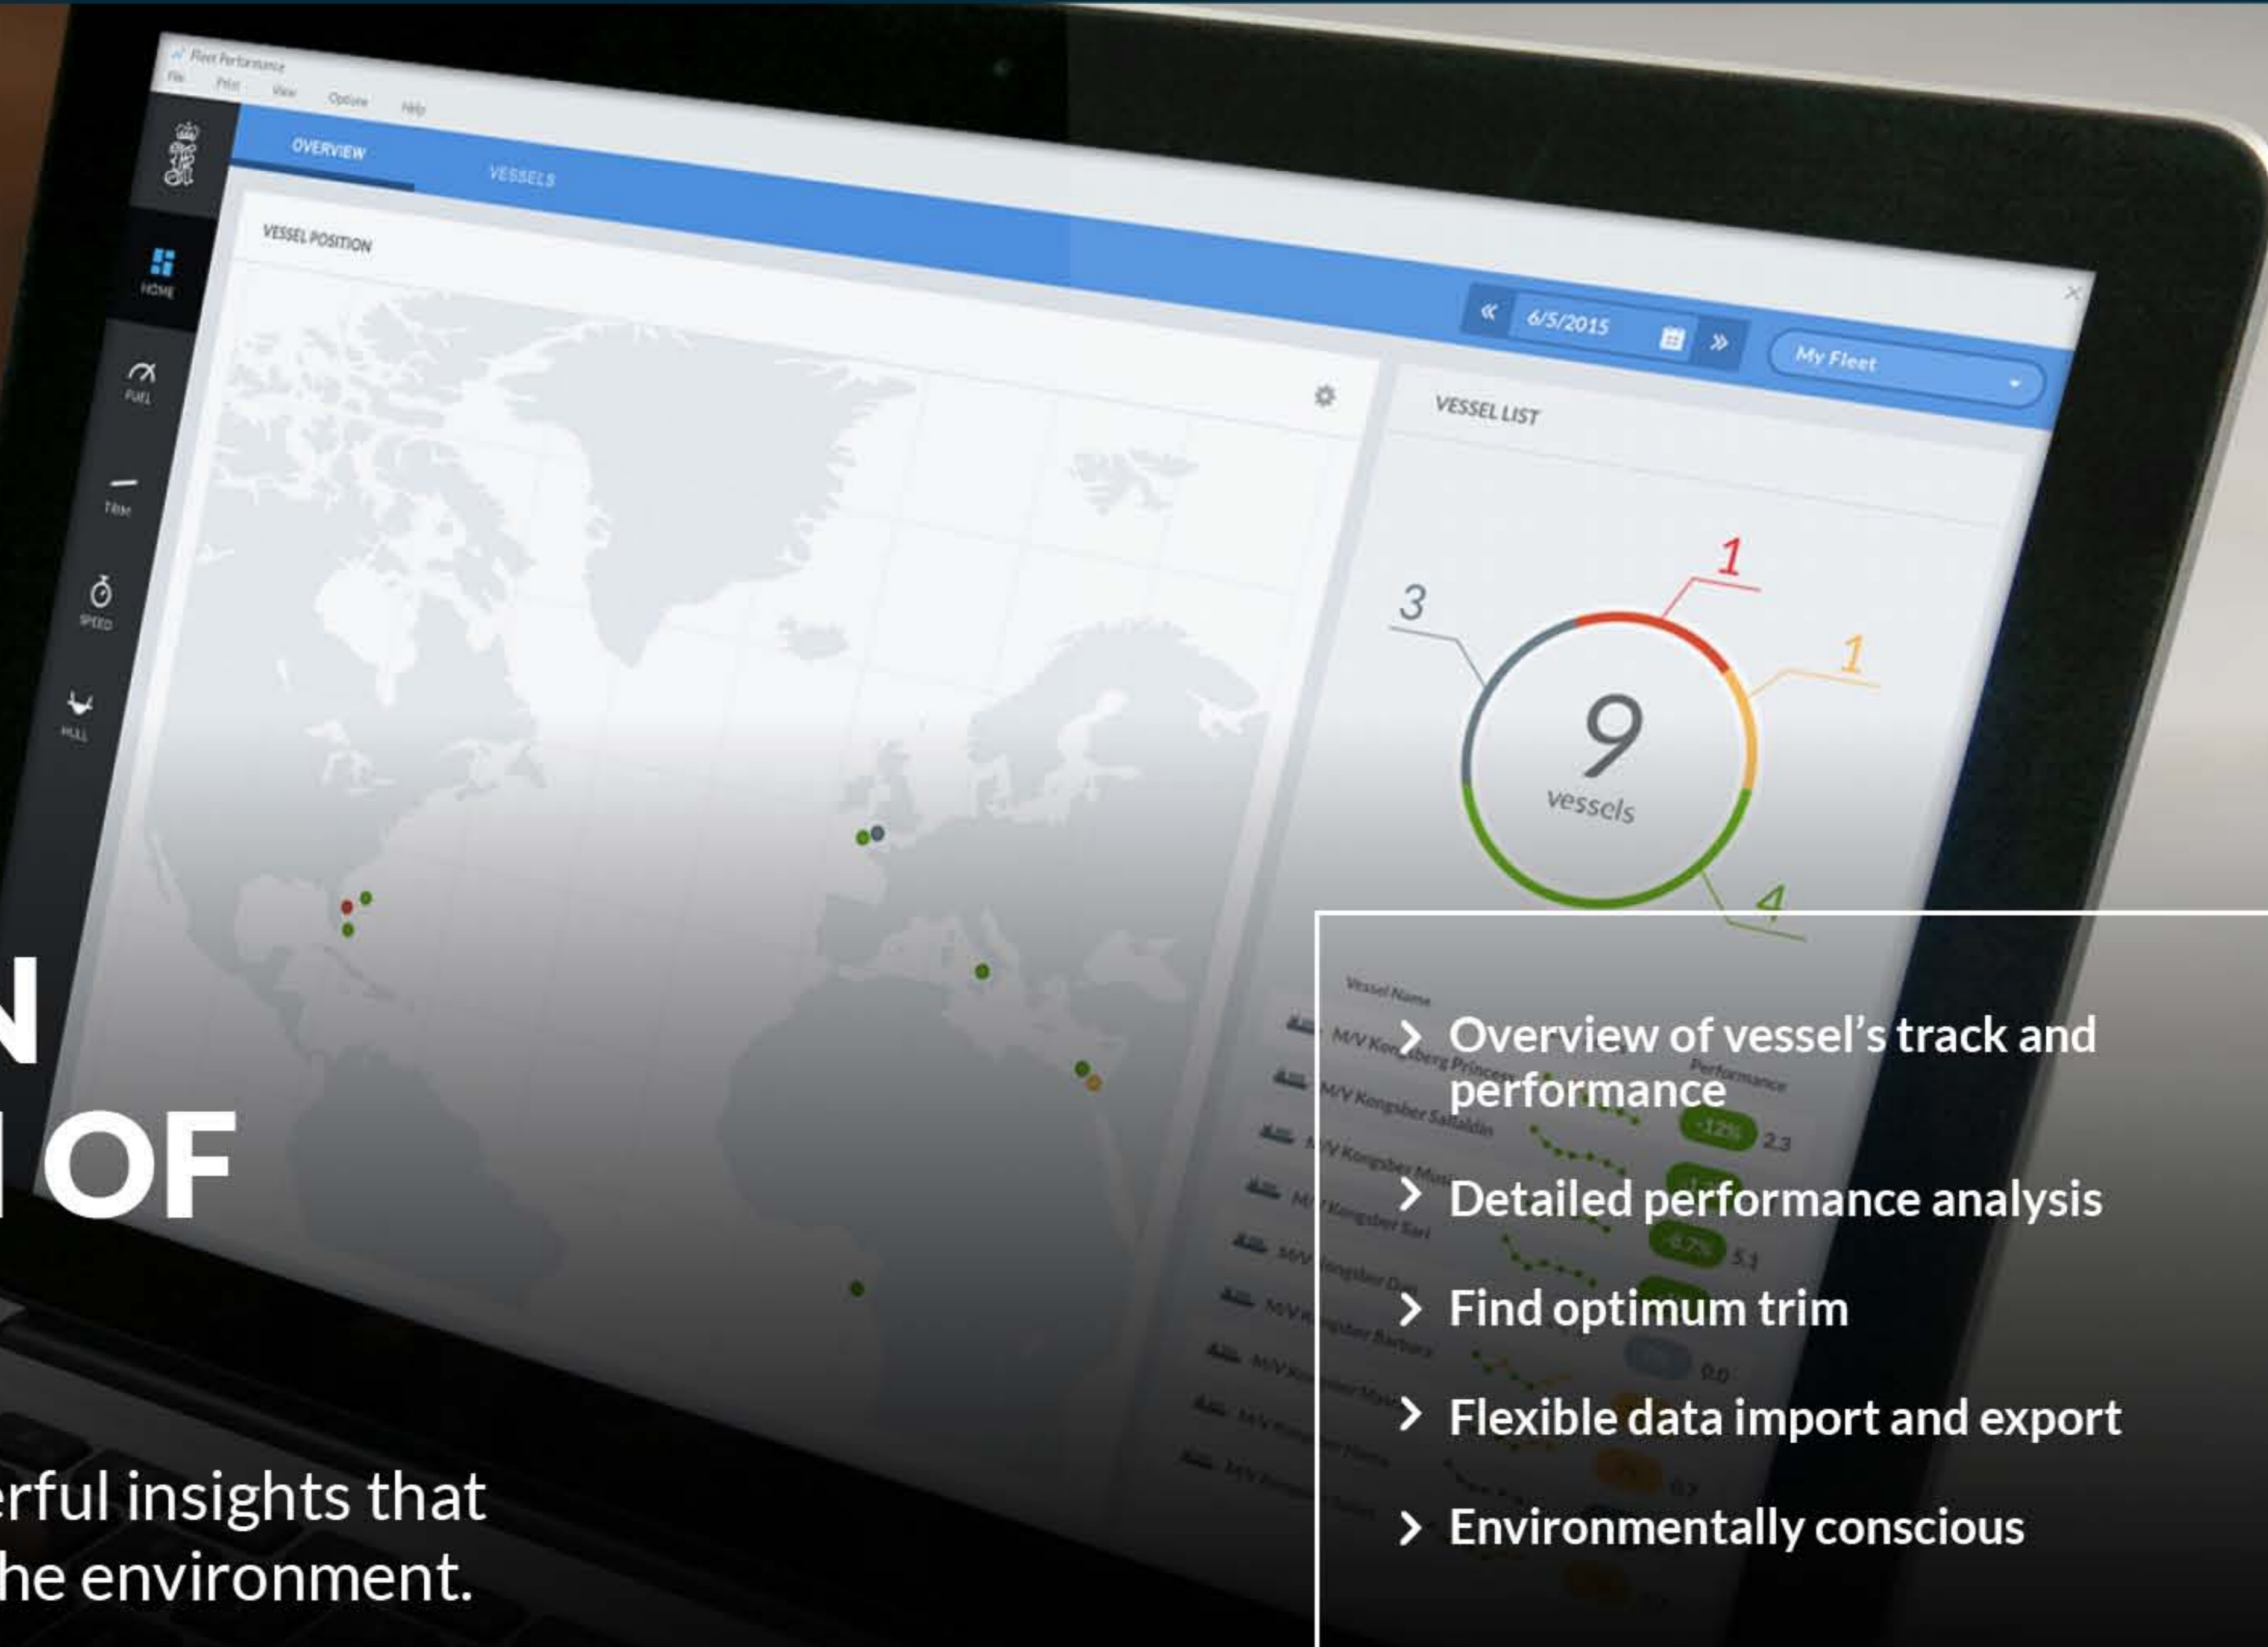

PROOF-DRIVEN OPTIMIZATION OF YOUR VESSELS

K-Fleet Performance gives you powerful insights that enable you to save both money and the environment.

- > Overview of vessel's track and performance
- > Detailed performance analysis
- > Find optimum trim
- > Flexible data import and export
- > Environmentally conscious