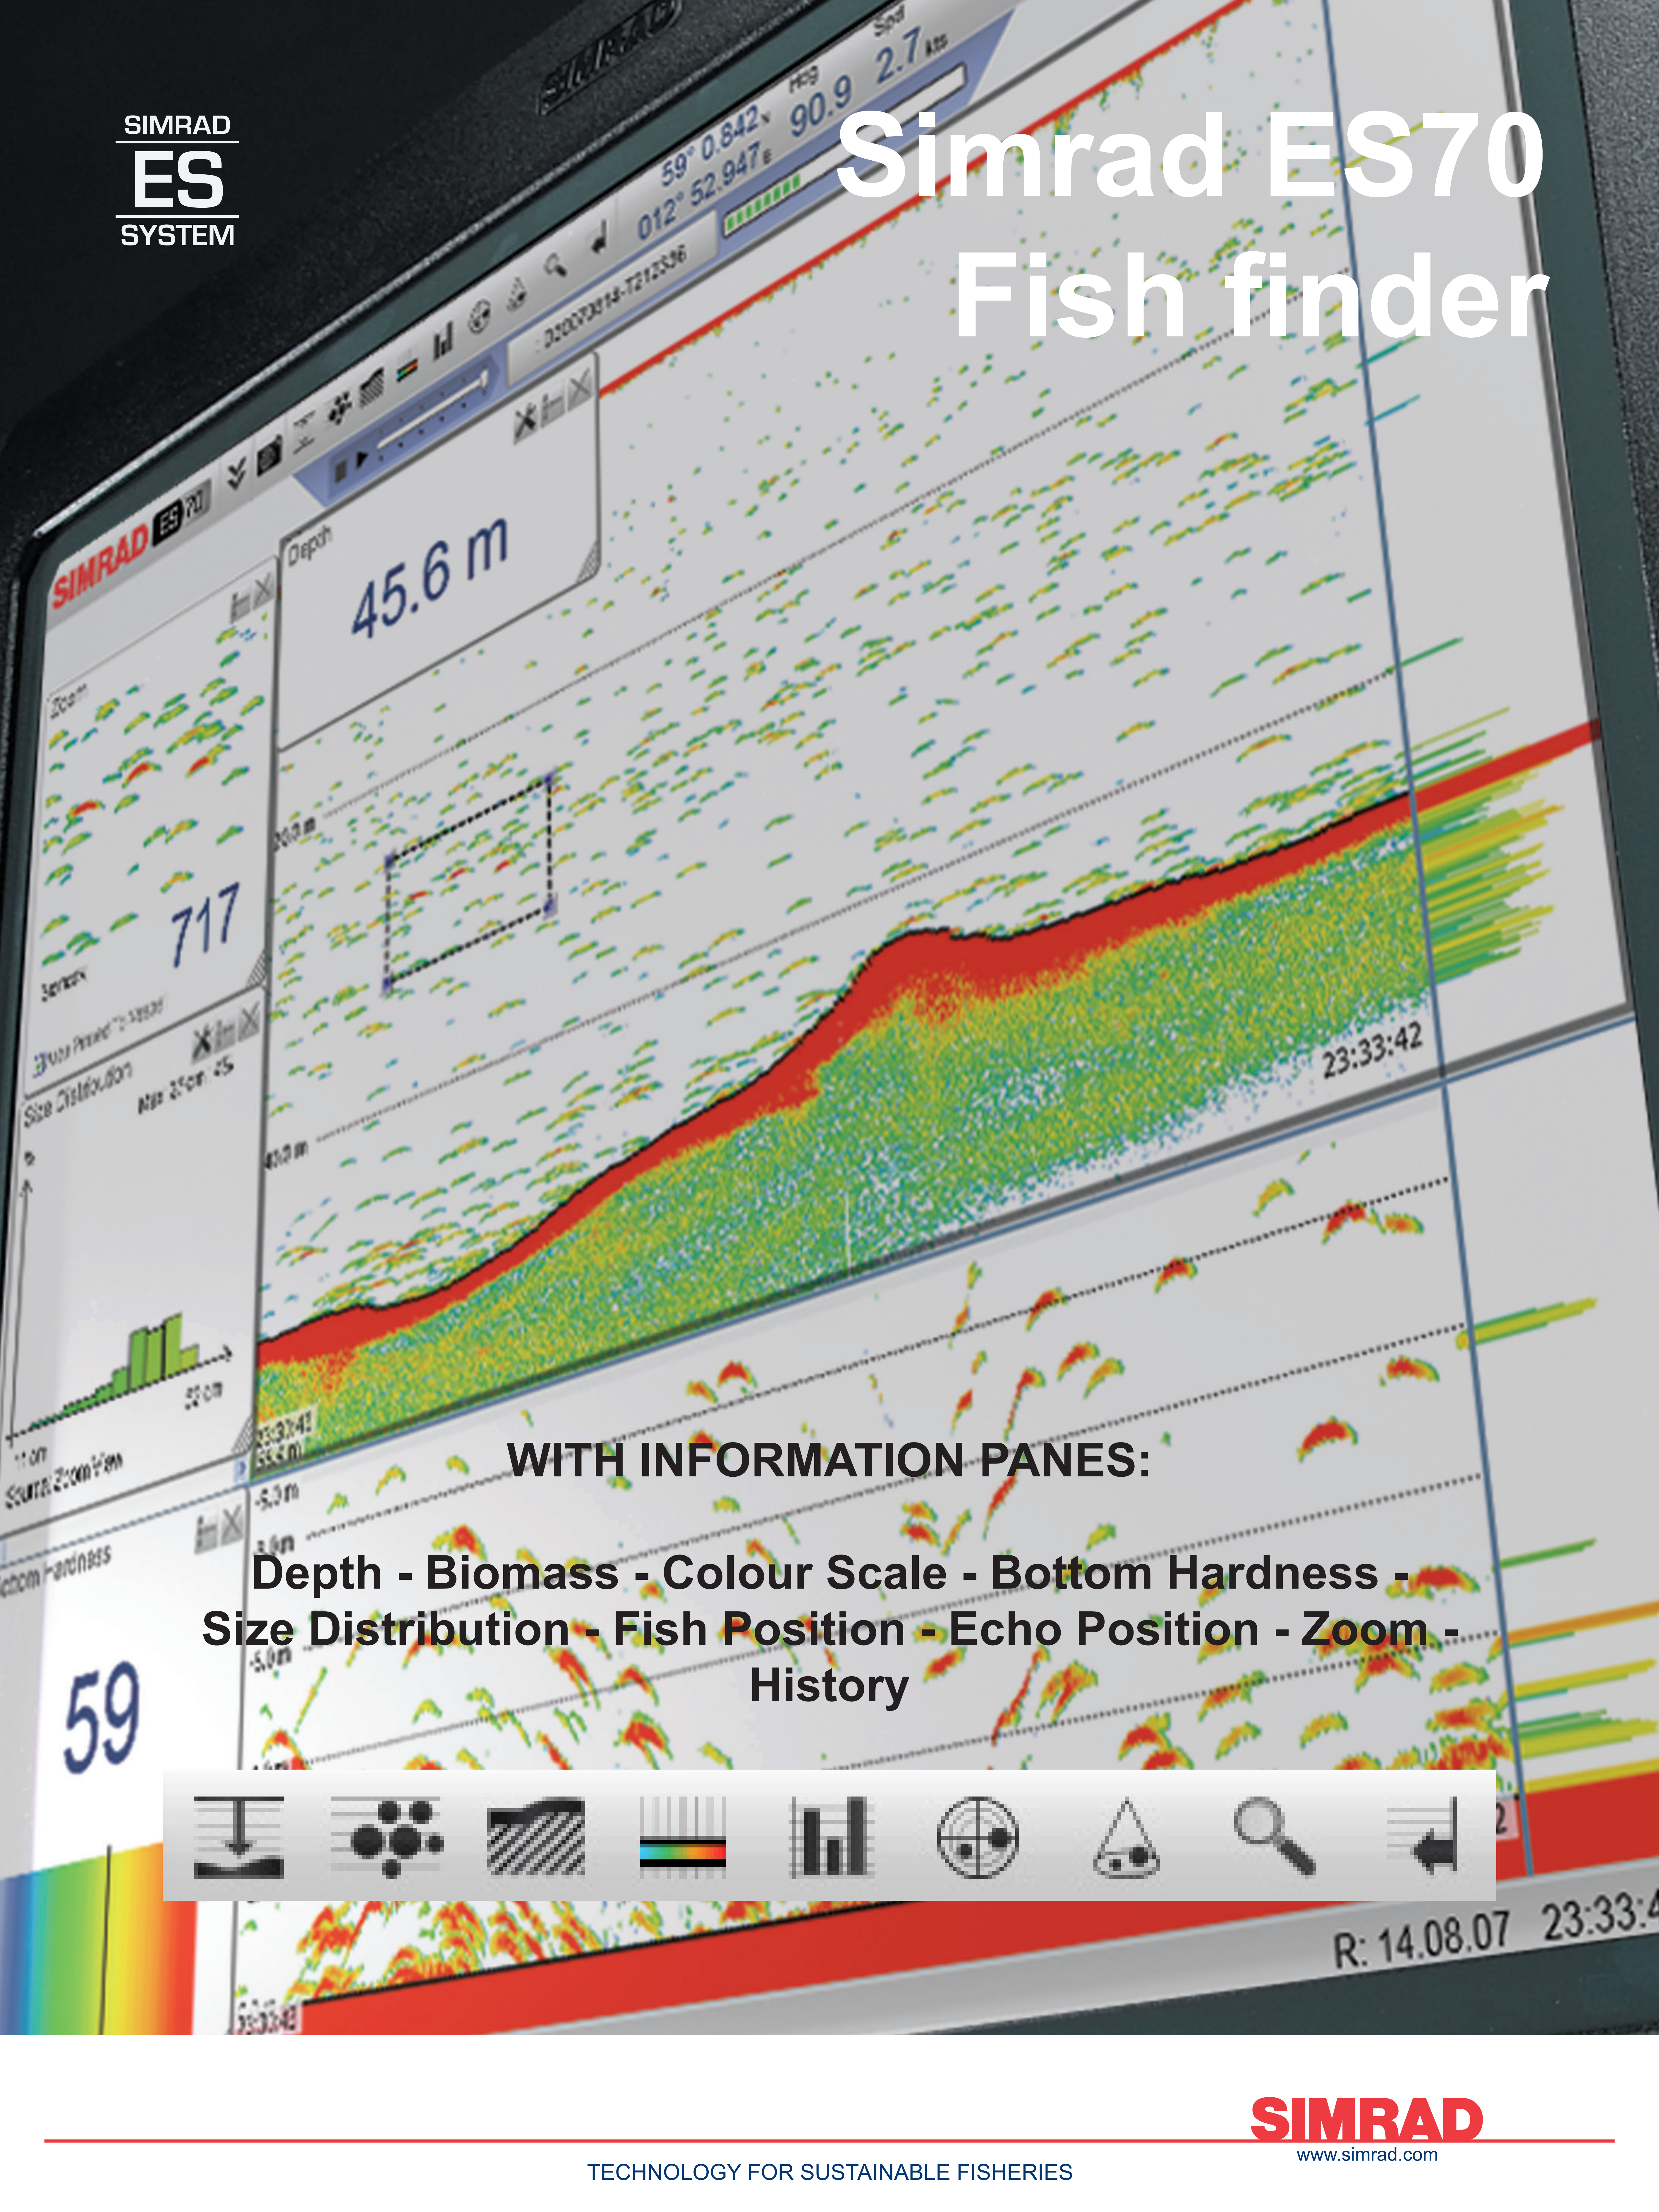

Simrad ES70 Fish finder

WITH INFORMATION PANES:

**Depth - Biomass - Colour Scale - Bottom Hardness -
Size Distribution - Fish Position - Echo Position - Zoom -
History**