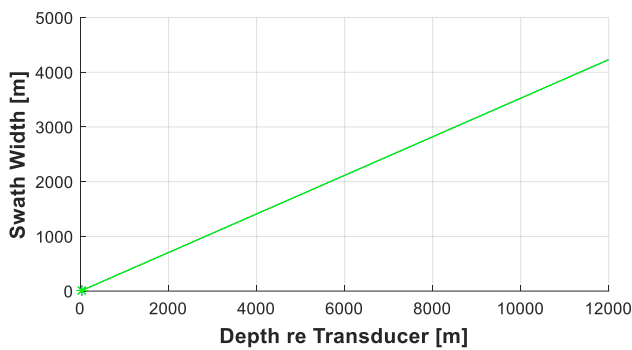

TD 12 kHz, 20 deg (12-20)

- Item no.: 110-0079615
- Nominal frequency: 12 kHz
- Wideband: 11-16 kHz
- Beam width: 20 deg

TD 15 kHz, 17 deg (15-17)

- Item no.: KSV-223313
- Nominal frequency: 15 kHz
- Wideband: 12-18 kHz
- Beam width: 17 deg

TD 38 kHz, 9 deg (38-9)

- Item no.: KSV-203635
- Nominal frequency: 38 kHz
- Wideband: 36-40 kHz
- Beam width: 9 deg

TD 18 kHz, 11 deg (ES18-11 mk2)

TD 18 kHz, 11 deg (ES18-11 mk2): 2000W, 2 ms CW pulse (green curve), 8 ms 1000 Hz FM pulse (blue curve), cold ocean

TD 12 kHz, 20 deg (12-20)

TD 12 kHz, 20 deg (12-20): 2000W, 2 ms CW pulse and 8 ms 1000 Hz FM pulse, warm or cold ocean

TD 15 kHz, 17 deg (15-17)

TD 15 kHz, 17 deg (15-17): 2000W, 2 ms CW pulse (blue curve) and 8 ms 1000 Hz FM pulse (green curve), cold ocean