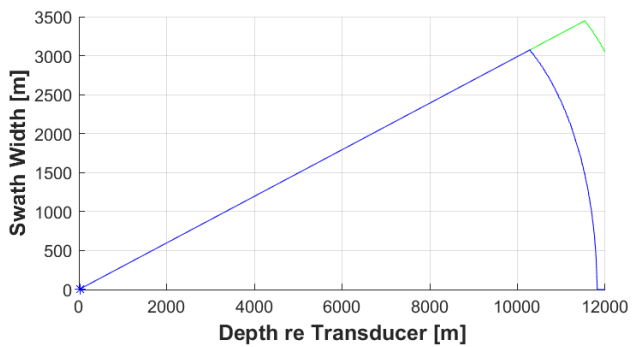

TD 12 kHz, 20 deg (12-20)

- Item no.: 110-0079615
- Nominal frequency: 12 kHz
- Wideband: 11-16 kHz
- Beam width: 20 deg

TD 15 kHz, 17 deg (15-17)

- Item no.: KSV-223313
- Nominal frequency: 15 kHz
- Wideband: 12-18 kHz
- Beam width: 17 deg

TD 38 kHz, 9 deg (38-9)

- Item no.: KSV-203635
- Nominal frequency: 38 kHz
- Wideband: 36-40 kHz
- Beam width: 9 deg

TD 18 kHz, 11 deg (ES18-11 mk2)

TD 18 kHz, 11 deg (ES18-11 mk2): 2000W, 2 ms CW pulse (green curve), 8 ms 1000 Hz FM pulse (blue curve), cold ocean

TD 12 kHz, 20 deg (12-20)

TD 12 kHz, 20 deg (12-20): 2000W, 2 ms CW pulse and 8 ms 1000 Hz FM pulse, warm or cold ocean

TD 15 kHz, 17 deg (15-17)

TD 15 kHz, 17 deg (15-17): 2000W, 2 ms CW pulse (blue curve) and 8 ms 1000 Hz FM pulse (green curve), cold ocean