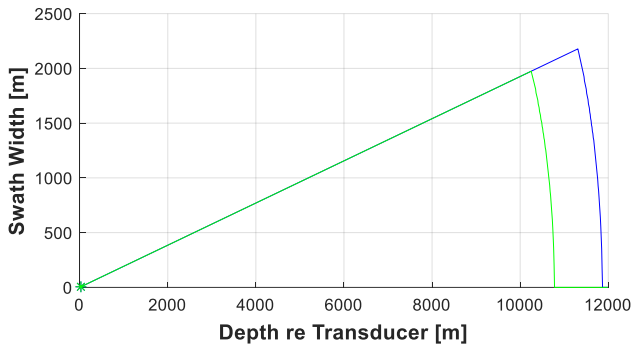

Estimated mean time between failures (MTBF) is 20 years.

Proposed alternatives

TD 18 kHz, 11 deg (ES18-11 mk2)

- Item no.: 493868
- Nominal frequency: 18 kHz
- Wideband: 14-22 kHz
- Beam width: 11 deg
- Same form and dimensions as 12-16/60 and 18-11

TD 12 kHz, 20 deg (12-20)

- Item no.: 110-0079615
- Nominal frequency: 12 kHz
- Wideband: 11-16 kHz
- Beam width: 20 deg

TD 15 kHz, 17 deg (15-17)

- Item no.: KSV-223313
- Nominal frequency: 15 kHz
- Wideband: 12-18 kHz
- Beam width: 17 deg

TD 38 kHz, 9 deg (38-9)

- Item no.: KSV-203635
- Nominal frequency: 38 kHz
- Wideband: 36-40 kHz
- Beam width: 9 deg

TD 18 kHz, 11 deg (ES18-11 mk2)

TD 18 kHz, 11 deg (ES18-11 mk2): 2000W, 2 ms CW pulse (green curve), 8 ms 1000 Hz FM pulse (blue curve), cold ocean