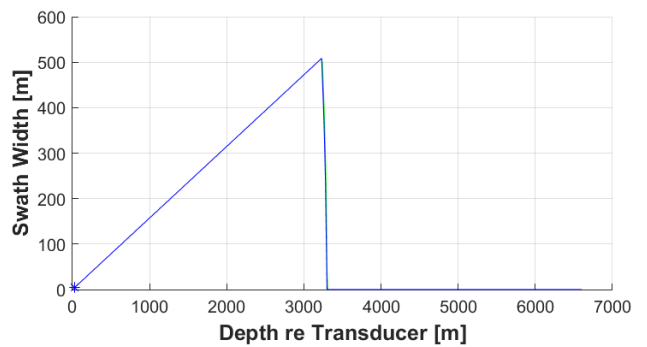

TD 38 kHz, 9 deg (38-9)

TD 38 kHz, 9 deg (38-9): 1500W, 2 ms CW pulse and 4 ms 1000 Hz FM pulse, cold ocean

- For details, please contact Kongsberg Discovery Sales.
- Company name: Kongsberg Discover AS
- Address: Strandpromenaden 50, 3183 Horten, Norway
- Website: <https://www.kongsberg.com/discovery>
- Email address: kd.sales@kd.kongsberg.com